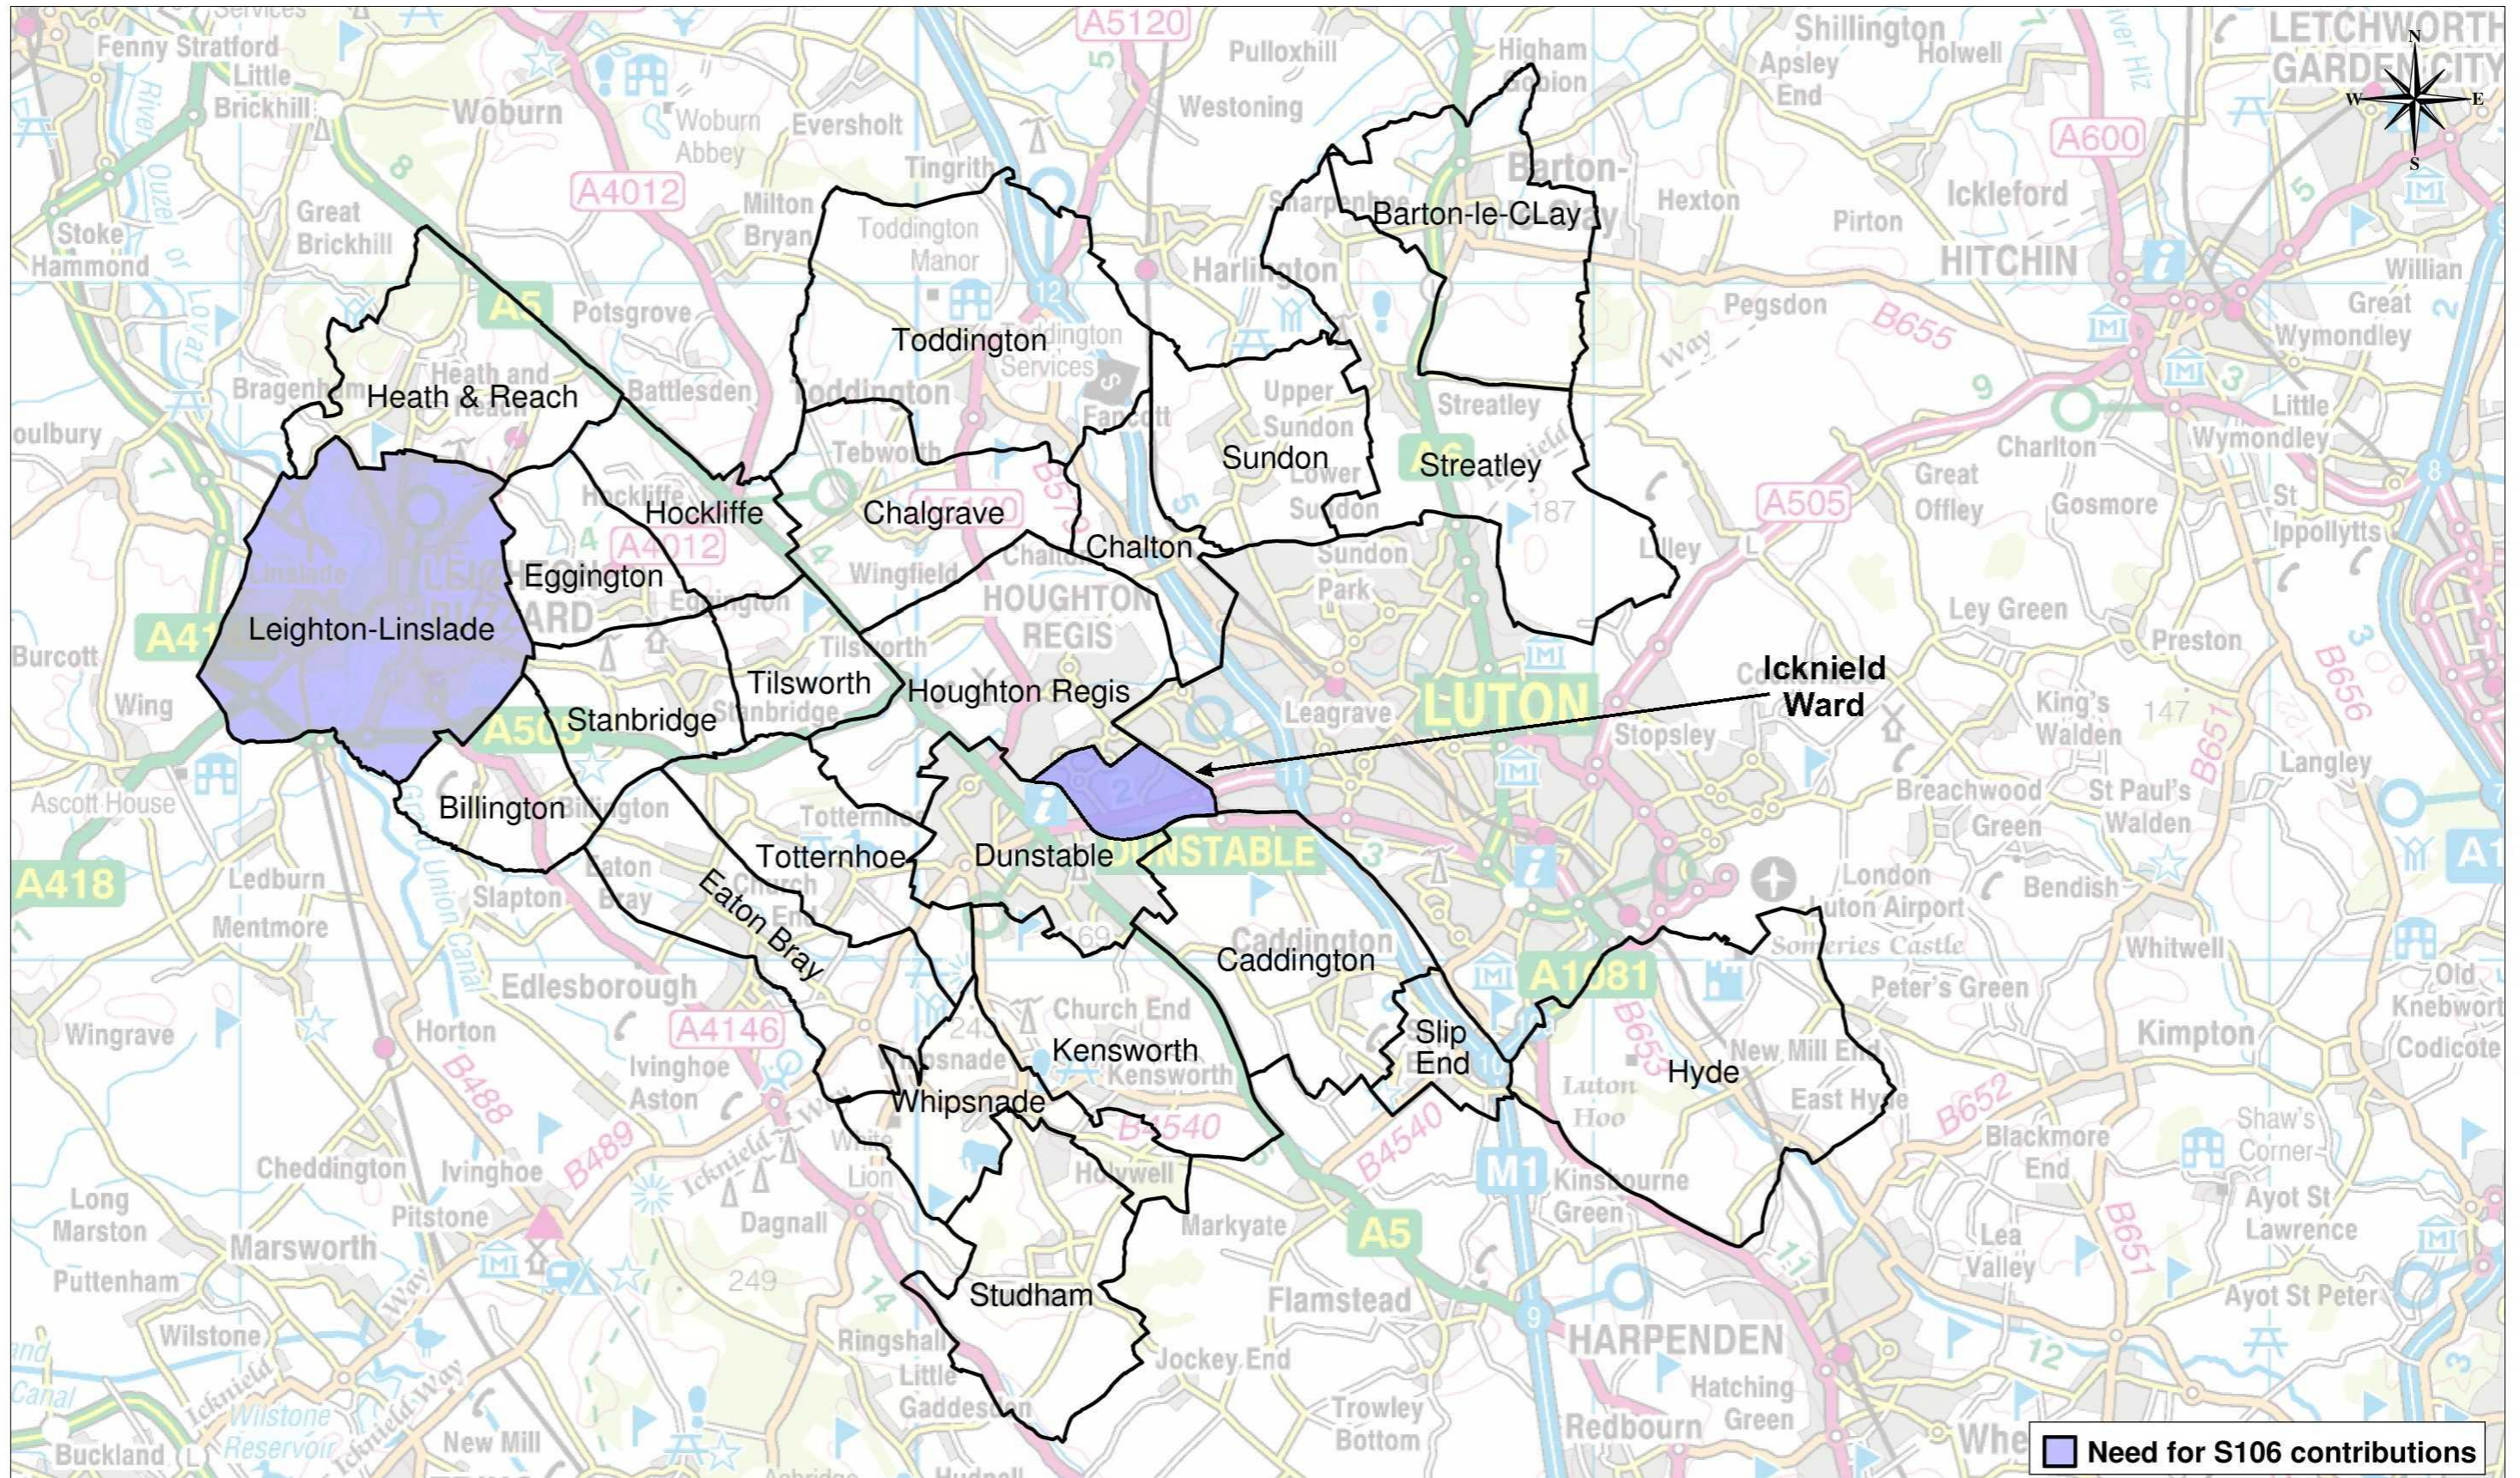

Areas of South Bedfordshire - Need for Childrens Centre S106 contributions

 Need for S106 contributions

Date: 06 October 2009

Scale 1:100,000

Appendix 3 - Planning Obligations Strategy

This map is based upon Ordnance Survey material with the permission of Ordnance Survey on behalf of the Controller of Her Majesty's Stationery Office © Crown Copyright. Unauthorised reproduction infringes Crown Copyright and may lead to prosecution or civil proceedings. Central Bedfordshire Council. Licence No. 100049029 (2009)